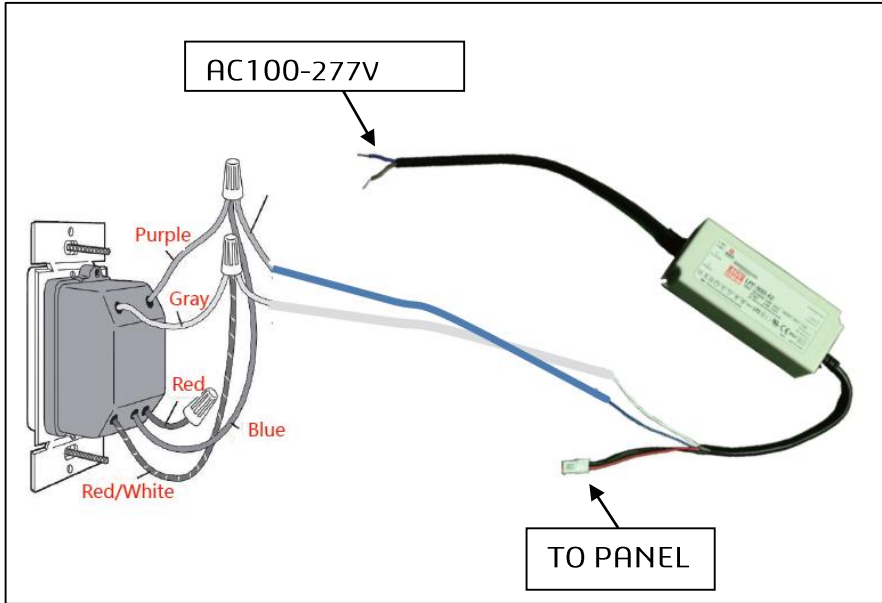

INSTALLATION GUIDE

Wall Mount Installation

Recessed Mount Installation

Suspension Installation

Figure 3 (above)—depicts different suspensions options for installation.

Ceiling Mount Installation

ART Series

Electrical Installation with Dimmer

Wiring Instruction for LED Panel (0-10V dimmer), applicable for:
ART-P1-0040, ART-P4-0060, ART-P7-0075, ART-P5-0025

Figure 4 (right)—wiring scheme for power supply and dimmer.

ART Series

The Solution for Effective LED Lighting