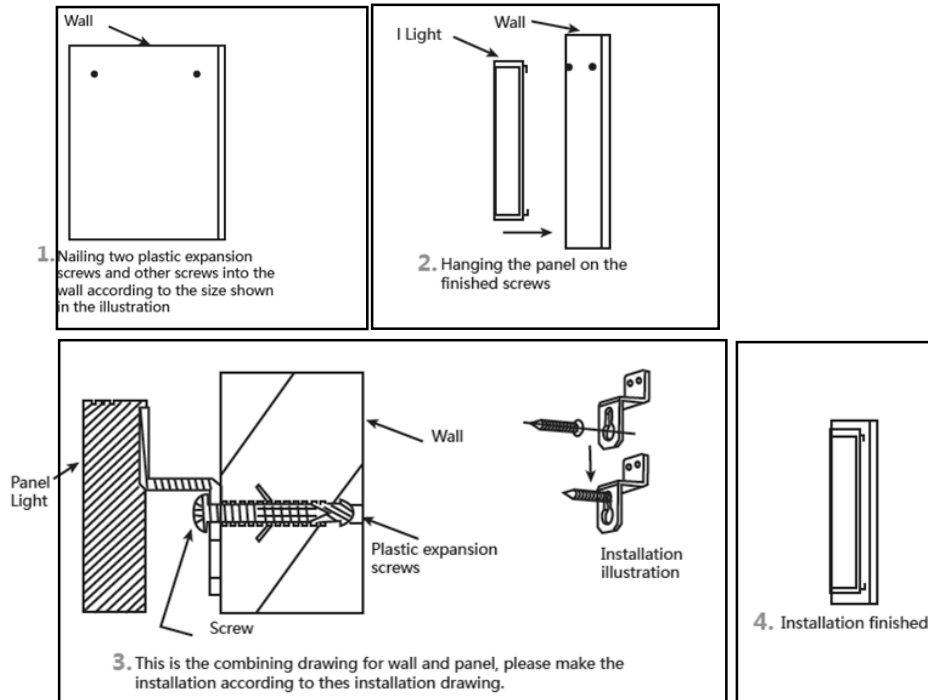

INSTALLATION GUIDE

Wall Mount Installation

Recessed Mount Installation

Suspension Installation

Figure 3 (above)—depicts different suspensions options for installation.

Ceiling Mount Installation

ART Series

Electrical Installation with Dimmer

Wiring Instruction for LED Panel (0-10V dimmer), applicable for:
ART-P1-0040, ART-P4-0060, ART-P7-0075, ART-P5-0025

Figure 4 (right)—wiring scheme for power supply and dimmer.

ART Series

The Solution for Effective LED Lighting