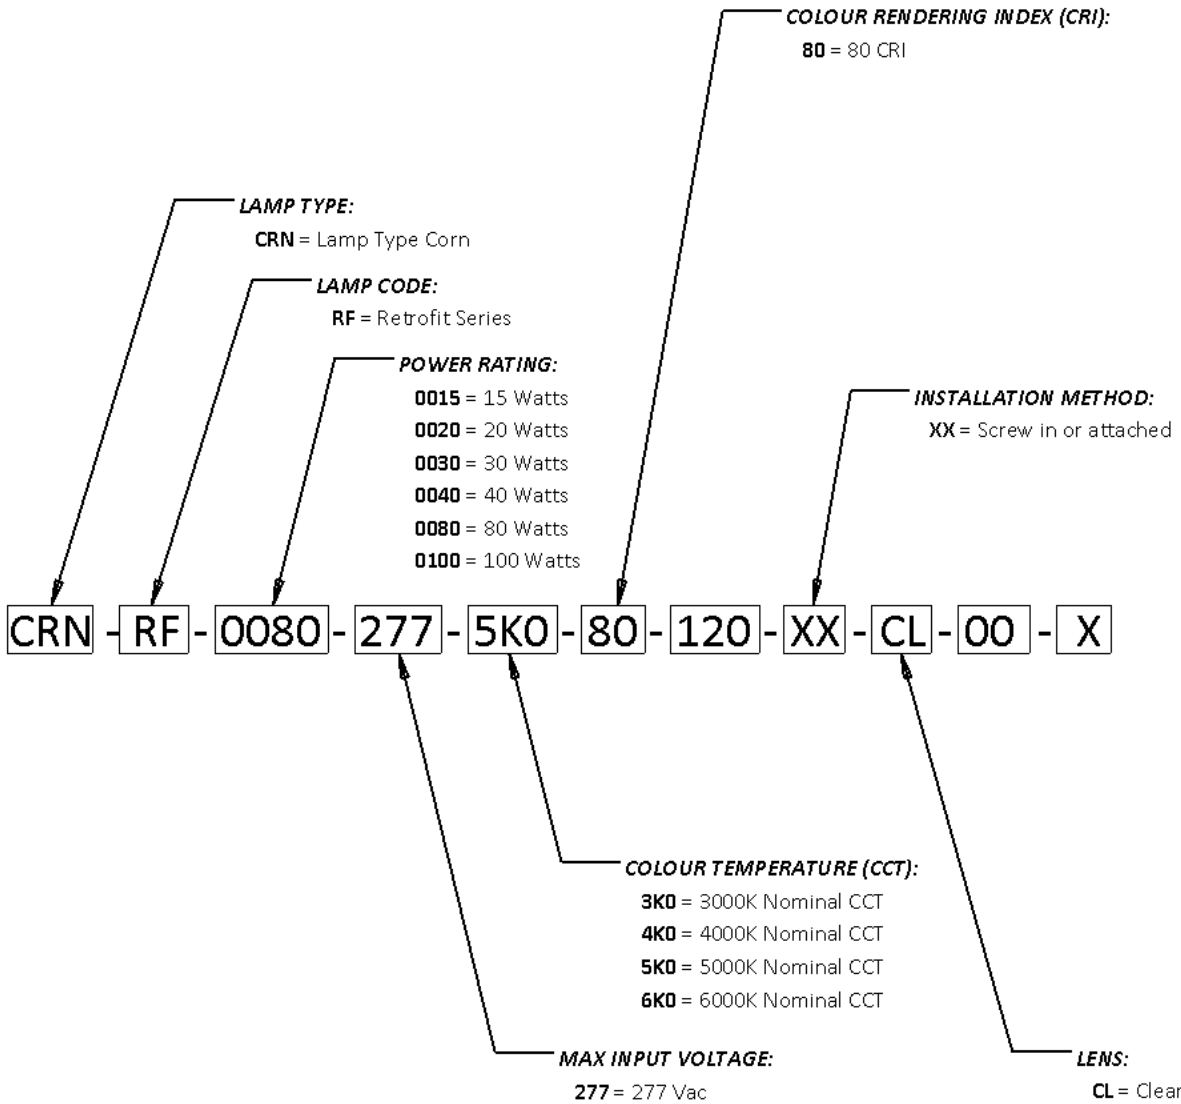

CRN Series

CORN LIGHT BULB SERIES

LED CORN LIGHT BULBS are an ideal choice for retrofitting fixtures, whether CFL, HPS, Metal Halide or Incandescent, The CRN SERIES are a perfect fit for many indoor and outdoor applications, such as parking lots, post top lights, street and pathway lights, security lighting, high bay fixtures, wall packs or drop lights. LED CORN bulbs provide 360° light distribution with low power consumption. By using E26/E27/E39/E40 screw bases, we have made installing the bulbs identical to the installation procedure for traditional screw based lamps.

Model	CRN-RF-0015-277-5A0	CRN-RF-0020-277-5A0	CRN-RF-0030-277-5A0	CRN-RF-0040-277-5A0	CRN-RF-0060-277-5A0	CRN-RF-0080-277-5A0	CRN-RF-0100-277-5A0
Lumen Output	1580 lm	2100 lm	3150 lm	4200 lm	6300 lm	8400 lm	10500 lm
Wattage	15 W	20 W	30 W	40 W	60 W	80 W	100 W
Efficacy	≥100 lm/W	≥100 lm/W	≥100 lm/W	≥100 lm/W	≥100 lm/W	≥100 lm/W	≥100 lm/W
Voltage	AC100-277V	AC100-277V	AC100-277V	AC100-277V	AC100-277V	AC100-277V	AC100-277V
Available Color Temp.	3000-6000K	3000-6000K	3000-6000K	3000-6000K	3000-6000K	3000-6000K	3000-6000K
L70	≥50,000 hours	≥50,000 hours	≥50,000 hours	≥50,000 hours	≥50,000 hours	≥50,000 hours	≥50,000 hours
Weight	0.12 kg	0.15 kg	0.35 kg	0.40 kg	0.45 kg	0.65 kg	0.70 kg
Dimensions	73mm×160mm	74mm×170mm	90mm×230mm	90mm×270mm	90mm×290mm	112mm×295mm	112mm×315mm
IP Rating	IP40	IP40	IP40	IP40	IP40	IP40	IP40
Warranty	5 years	5 years	5 years	5 years	5 years	5 years	5 years
Installation	E26/27/39/40 Screw Bases						
Application	Indoor/Outdoor						

CRN Series

Ordering Code

Ordering Code Table

LAMP TYPE	LAMP CODE	POWER RATING	MAX INPUT VOLTAGE	CCT	CRI	[NULL]	INSTALL METHOD	LENS	[NULL]	[NULL]
CRN	RF	0015 0020 0030 0040 0080 0100	277	3K0 4K0 5K0 6K0	80	120	XX	CL	00	X