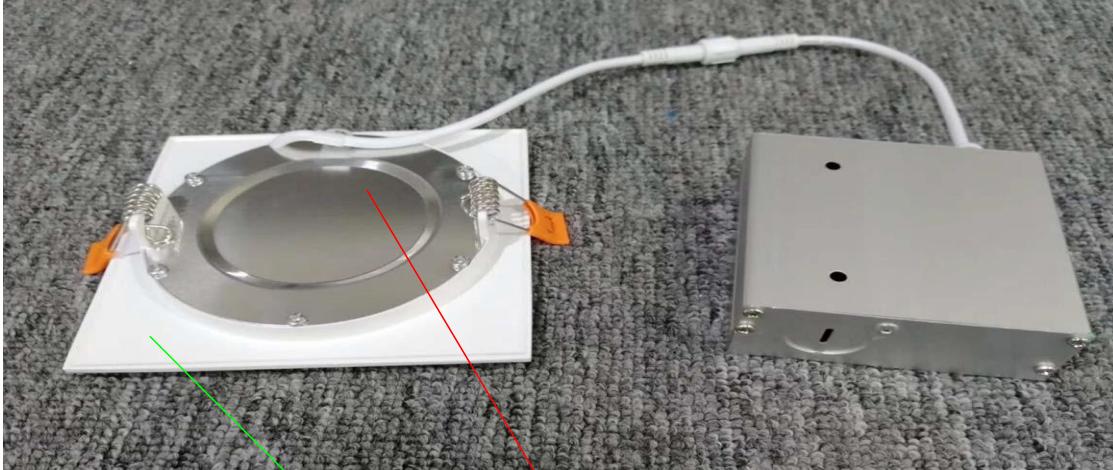

ARTEMIS Series

LED PANEL ROUND - SLIM SERIES

Color-temperature contrast of LED panel lights

Cool White 5000K-6000K	Bright White (Clear LED light Panel) 4000K-4500K	Warm White 2800K-3300K

The Artemis LED Panel Lights Series are suitable for all office, residential, and hospitality applications that require diffuse overhead lighting with dimming compatibility. Unlike fluorescent light tubes, LED panels are flicker-free and provide reliable and consistent light levels at 50,000 hours of operation.

The Artemis Series are available in many different power ratings and sizes, thus offering the perfect solution to your office lighting needs.

Output & CCT adjustable on certain models.

NOTES: Specifications and dimensions are subject to change without notice.
Visit us at www.lumingen.com
Office Telephone: 1.604.371.4112

January 24, 2021

Specifications

Model	ART-P5-0009-120	ART-P5-0015-120	ART-P5-0018-120	ART-P5-0025-120
Lumen Output	+720 lm	+1200 lm	+1440 lm	+1920 lm
Wattage	9 W	15 W	18 W	24 W
Efficacy	≥80 lm/W	≥80 lm/W	≥80 lm/W	≥80 lm/W
Voltage	AC90-130V	AC90-130V	AC90-130V	AC90-130V
RA	> 80	> 80	> 80	> 80
Beam Angel	120°	120°	120°	120°
Available Color Temp.	3000K/4000K/5000K CCT Tunable	3000K/4000K/5000K CCT Tunable	3000K~5000K Optional	3000K~5000K Optional
L70	50,000 h	50,000 h	50,000 h	50,000 h
Weight	0.37 kg	0.42 kg	0.55 kg	0.68 kg
Dimensions	4 inches Φ120*H12mm Cut: Φ105mm	6 inches Φ170*H12 Cut: Φ155	8 inches Φ225*H12mm Cut: Φ205mm	11 inches Φ300*H12 Cut: Φ280
IP Rating	IP30	IP30	IP30	IP30
Material	Aluminum	Aluminum	Aluminum	Aluminum
Temp Range	-10°C~50°C	-10°C~50°C	-10°C~50°C	-10°C~50°C
Power Factor	> 90	> 90	> 90	> 90
Dimmable	Triac Dimming	Triac Dimming	Triac Dimming	Triac Dimming
Warranty	5 years	5 years	5 years	5 years

Installations

The back side is Round, so suitable for the exist round installed hole.

The front side is square. So it can Satisfy who want square shape panel light but with the old exist round installed hole.