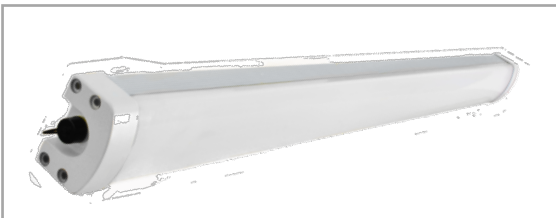

MARICI-TP Linear Lighting Series

Water-Proof LED Lighting Systems

The MARICI-TP linear luminaire series is designed for applications that desire robust, compact, water-proof lighting. It is rated IP66, which is defined for continual operation in extremely dusty and wet environments with minimal losses in performance and practically no decrease in lifespan or reliability. The fixture housing can also withstand stress and impact wear, which allows the fixture to be used in harsh environments or areas that may direct low pressure water spray at the fixture.

Colour Temperature (CCT): 3000-5700 K

Expected L70 Lifespan: over 50,000 hours

Input Line Voltage: 120/277 VAC, 347 VAC; 50/60 Hz

Operating Temperature: -10°C to +40°C

Housing: Light-weight aluminum extrusion; High-grade plastic endcaps; Designed for environmental ruggedness.

Major Feature: IP66 ingress protection; designed to withstand stress and wear; linear design, easy surface mounted installation.

Lens: shatter/impact-resistant polycarbonate lens; clear or frosted

Standard Weight: 1.8 kg – 4.1 kg [2.4 lb. – 9.1 lb.]